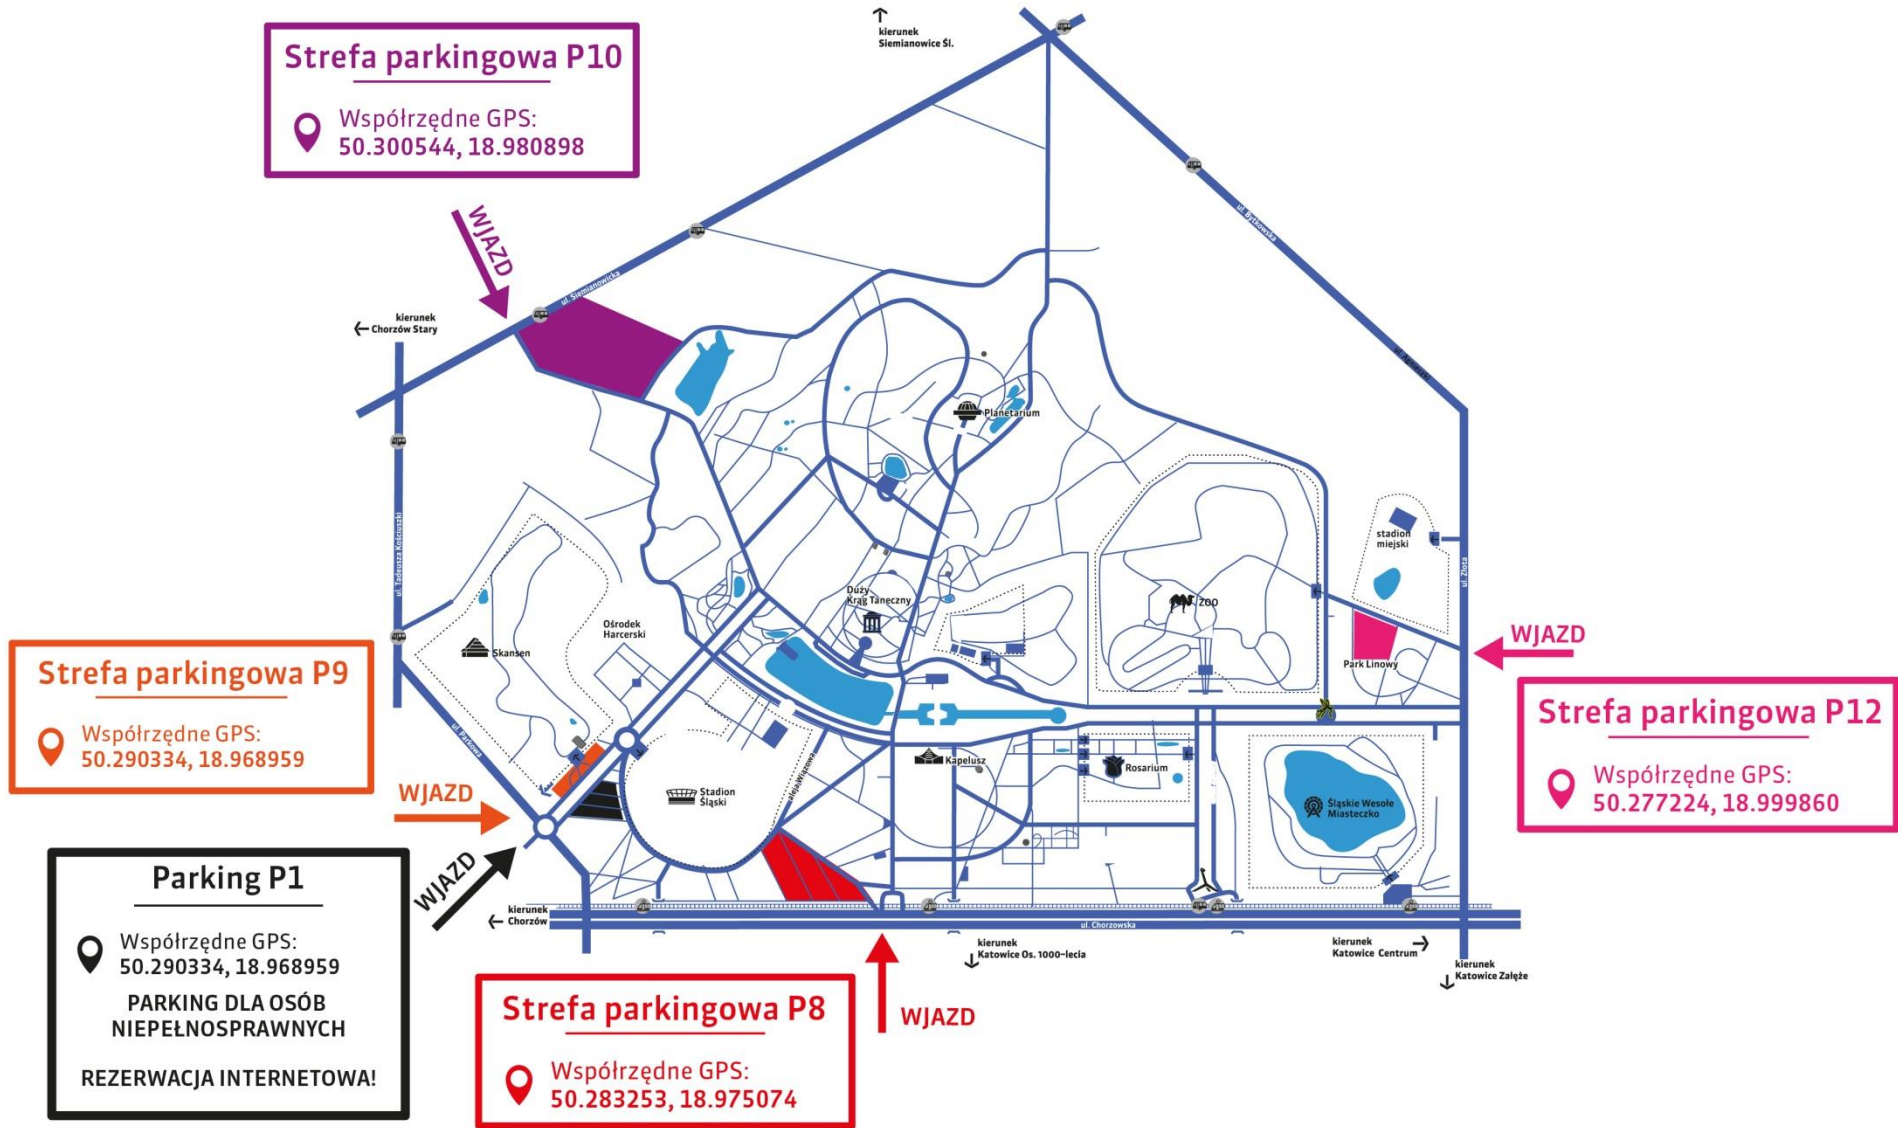

FOR MORE INFORMATION PLEASE CALL: +48 22 646 06 49 (FROM MONDAY TILL FRIDAY FROM 9:30 TILL 17:00)